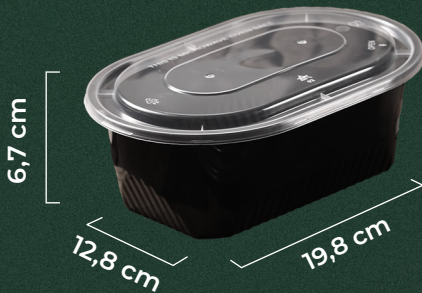

THINWALL SERIES
CATALOG

2025

THINWALL REC-OVAL

RECTANGLE OVAL (600 ML)

Material	PP
Weight	14,4 gr (± 0,2)
Color	Black
Carton Size	68 cm x 41 cm x 47 cm
Quantity / Pack	20 pcs / pack 500 pcs / carton

RECTANGLE OVAL (600 ML)

Material	PP
Weight	14,4 gr (± 0,2)
Color	Transparent
Carton Size	68 cm x 41 cm x 47 cm
Quantity / Pack	20 pcs / pack 500 pcs / carton

RECTANGLE OVAL (750 ML)

Material	PP
Weight	16,8 gr (± 0,2)
Color	Black
Carton Size	68 cm x 41 cm x 47 cm
Quantity / Pack	20 pcs / pack 500 pcs / carton

RECTANGLE OVAL (750 ML)

Material	PP
Weight	16,8 gr (± 0,2)
Color	Transparent
Carton Size	68 cm x 41 cm x 47 cm
Quantity / Pack	20 pcs / pack 500 pcs / carton

RECTANGLE OVAL (750 ML)

Material	PP
Weight	20,8 gr (± 0,2)
Color	Black
Carton Size	68 cm x 41 cm x 47 cm
Quantity / Pack	20 pcs / pack 500 pcs / carton

RECTANGLE OVAL (750 ML)

Material	PP
Weight	20,8 gr (± 0,2)
Color	Transparent
Carton Size	68 cm x 41 cm x 47 cm
Quantity / Pack	20 pcs / pack 500 pcs / carton

THINWALL ROUND

ROUND (450 ML)

Material	PP
Weight	9,95 gr (± 0,2)
Color	Natural PP
Carton Size	45,5 cm x 30,5 cm x 45 cm
Quantity / Pack	25 pcs / pack 500 pcs / carton