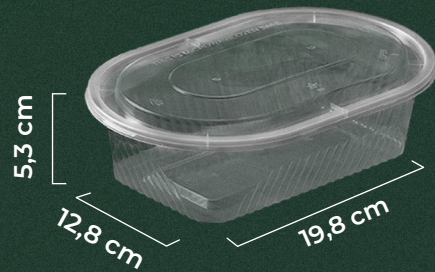

THINWALL SERIES
CATALOG

2025

THINWALL REC-OVAL

RECTANGLE OVAL (600 ML)

Material	PP
Weight	14,4 gr (± 0,2)
Color	Black
Carton Size	68 cm x 41 cm x 47 cm
Quantity / Pack	20 pcs / pack 500 pcs / carton

RECTANGLE OVAL (600 ML)

Material	PP
Weight	14,4 gr (± 0,2)
Color	Transparent
Carton Size	68 cm x 41 cm x 47 cm
Quantity / Pack	20 pcs / pack 500 pcs / carton

RECTANGLE OVAL (750 ML)

Material	PP
Weight	16,8 gr (± 0,2)
Color	Black
Carton Size	68 cm x 41 cm x 47 cm
Quantity / Pack	20 pcs / pack 500 pcs / carton

RECTANGLE OVAL (750 ML)

Material	PP
Weight	16,8 gr (± 0,2)
Color	Transparent
Carton Size	68 cm x 41 cm x 47 cm
Quantity / Pack	20 pcs / pack 500 pcs / carton

RECTANGLE OVAL (750 ML)

Material	PP
Weight	20,8 gr (± 0,2)
Color	Black
Carton Size	68 cm x 41 cm x 47 cm
Quantity / Pack	20 pcs / pack 500 pcs / carton

RECTANGLE OVAL (750 ML)

Material	PP
Weight	20,8 gr (± 0,2)
Color	Transparent
Carton Size	68 cm x 41 cm x 47 cm
Quantity / Pack	20 pcs / pack 500 pcs / carton

THINWALL ROUND

ROUND (450 ML)

Material	PP
Weight	9,95 gr (± 0,2)
Color	Natural PP
Carton Size	45,5 cm x 30,5 cm x 45 cm
Quantity / Pack	25 pcs / pack 500 pcs / carton