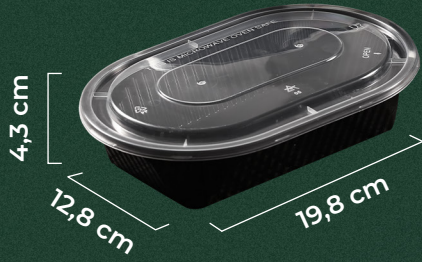

THINWALL SERIES
CATALOG

2025

THINWALL REC-OVAL

RECTANGLE OVAL (600 ML)

Material	PP
Weight	14,4 gr (± 0,2)
Color	Black
Carton Size	68 cm x 41 cm x 47 cm
Quantity / Pack	20 pcs / pack 500 pcs / carton

RECTANGLE OVAL (600 ML)

Material	PP
Weight	14,4 gr (± 0,2)
Color	Transparent
Carton Size	68 cm x 41 cm x 47 cm
Quantity / Pack	20 pcs / pack 500 pcs / carton

RECTANGLE OVAL (750 ML)

Material	PP
Weight	16,8 gr (± 0,2)
Color	Black
Carton Size	68 cm x 41 cm x 47 cm
Quantity / Pack	20 pcs / pack 500 pcs / carton

RECTANGLE OVAL (750 ML)

Material	PP
Weight	16,8 gr (± 0,2)
Color	Transparent
Carton Size	68 cm x 41 cm x 47 cm
Quantity / Pack	20 pcs / pack 500 pcs / carton

RECTANGLE OVAL (750 ML)

Material	PP
Weight	20,8 gr (± 0,2)
Color	Black
Carton Size	68 cm x 41 cm x 47 cm
Quantity / Pack	20 pcs / pack 500 pcs / carton

RECTANGLE OVAL (750 ML)

Material	PP
Weight	20,8 gr (± 0,2)
Color	Transparent
Carton Size	68 cm x 41 cm x 47 cm
Quantity / Pack	20 pcs / pack 500 pcs / carton

THINWALL ROUND

ROUND (450 ML)

Material	PP
Weight	9,95 gr (± 0,2)
Color	Natural PP
Carton Size	45,5 cm x 30,5 cm x 45 cm
Quantity / Pack	25 pcs / pack 500 pcs / carton