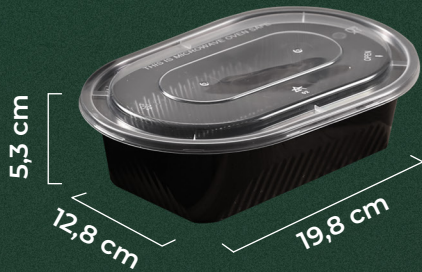

THINWALL SERIES
CATALOG

2025

THINWALL REC-OVAL

RECTANGLE OVAL (600 ML)

Material	PP
Weight	14,4 gr (± 0,2)
Color	Black
Carton Size	68 cm x 41 cm x 47 cm
Quantity / Pack	20 pcs / pack 500 pcs / carton

RECTANGLE OVAL (600 ML)

Material	PP
Weight	14,4 gr (± 0,2)
Color	Transparent
Carton Size	68 cm x 41 cm x 47 cm
Quantity / Pack	20 pcs / pack 500 pcs / carton

RECTANGLE OVAL (750 ML)

Material	PP
Weight	16,8 gr (± 0,2)
Color	Black
Carton Size	68 cm x 41 cm x 47 cm
Quantity / Pack	20 pcs / pack 500 pcs / carton

RECTANGLE OVAL (750 ML)

Material	PP
Weight	16,8 gr (± 0,2)
Color	Transparent
Carton Size	68 cm x 41 cm x 47 cm
Quantity / Pack	20 pcs / pack 500 pcs / carton

RECTANGLE OVAL (750 ML)

Material	PP
Weight	20,8 gr (± 0,2)
Color	Black
Carton Size	68 cm x 41 cm x 47 cm
Quantity / Pack	20 pcs / pack 500 pcs / carton

RECTANGLE OVAL (750 ML)

Material	PP
Weight	20,8 gr (± 0,2)
Color	Transparent
Carton Size	68 cm x 41 cm x 47 cm
Quantity / Pack	20 pcs / pack 500 pcs / carton

THINWALL ROUND

ROUND (450 ML)

Material	PP
Weight	9,95 gr (± 0,2)
Color	Natural PP
Carton Size	45,5 cm x 30,5 cm x 45 cm
Quantity / Pack	25 pcs / pack 500 pcs / carton