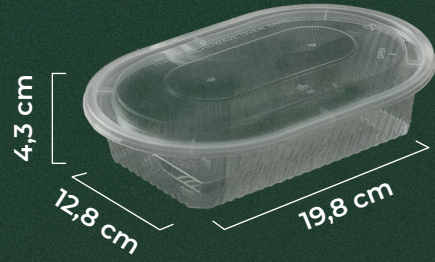

THINWALL SERIES
CATALOG

2025

THINWALL REC-OVAL

RECTANGLE OVAL (600 ML)

Material	PP
Weight	14,4 gr (± 0,2)
Color	Black
Carton Size	68 cm x 41 cm x 47 cm
Quantity / Pack	20 pcs / pack 500 pcs / carton

RECTANGLE OVAL (600 ML)

Material	PP
Weight	14,4 gr (± 0,2)
Color	Transparent
Carton Size	68 cm x 41 cm x 47 cm
Quantity / Pack	20 pcs / pack 500 pcs / carton

RECTANGLE OVAL (750 ML)

Material	PP
Weight	16,8 gr (± 0,2)
Color	Black
Carton Size	68 cm x 41 cm x 47 cm
Quantity / Pack	20 pcs / pack 500 pcs / carton

RECTANGLE OVAL (750 ML)

Material	PP
Weight	16,8 gr (± 0,2)
Color	Transparent
Carton Size	68 cm x 41 cm x 47 cm
Quantity / Pack	20 pcs / pack 500 pcs / carton

RECTANGLE OVAL (750 ML)

Material	PP
Weight	20,8 gr (± 0,2)
Color	Black
Carton Size	68 cm x 41 cm x 47 cm
Quantity / Pack	20 pcs / pack 500 pcs / carton

RECTANGLE OVAL (750 ML)

Material	PP
Weight	20,8 gr (± 0,2)
Color	Transparent
Carton Size	68 cm x 41 cm x 47 cm
Quantity / Pack	20 pcs / pack 500 pcs / carton

THINWALL ROUND

ROUND (450 ML)

Material	PP
Weight	9,95 gr (± 0,2)
Color	Natural PP
Carton Size	45,5 cm x 30,5 cm x 45 cm
Quantity / Pack	25 pcs / pack 500 pcs / carton